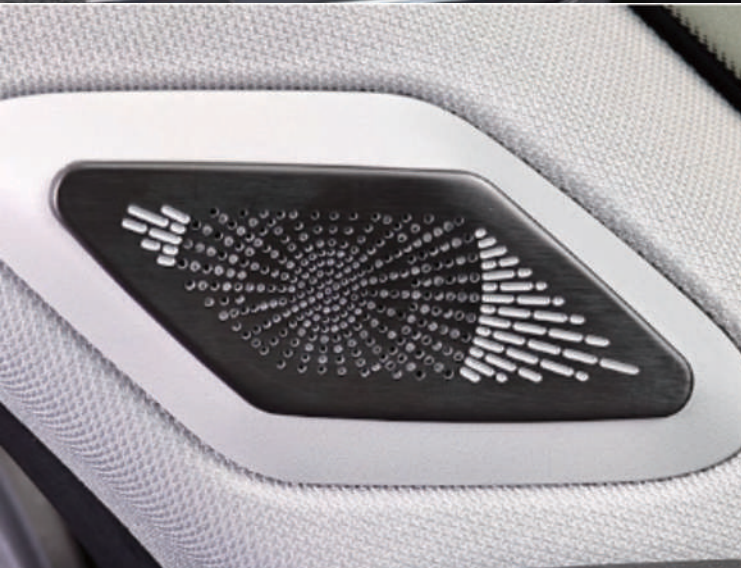

JETOUR T1

Interior Accessories