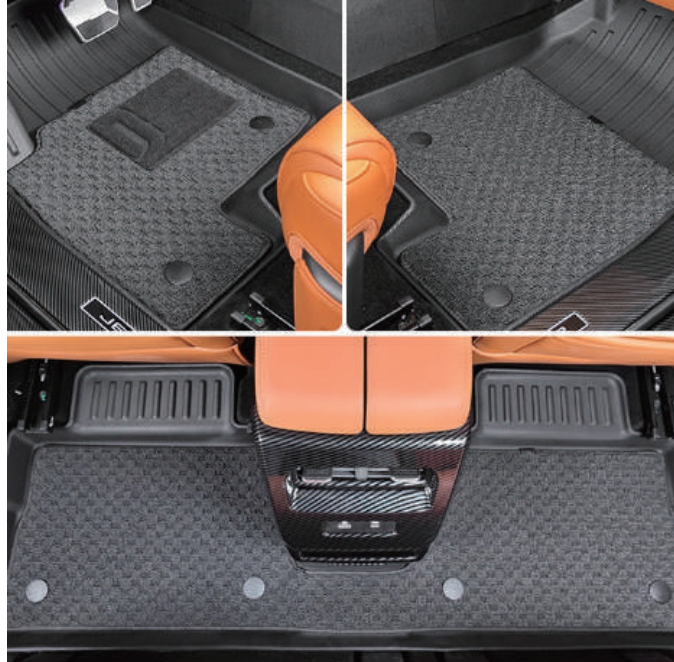

VMM51&MPPS. BUT

#MBDL. FOOJT5JDL$BSQFU. BU

捷途T 全TPE脚垫+黑色美尼斯
厚毯垫