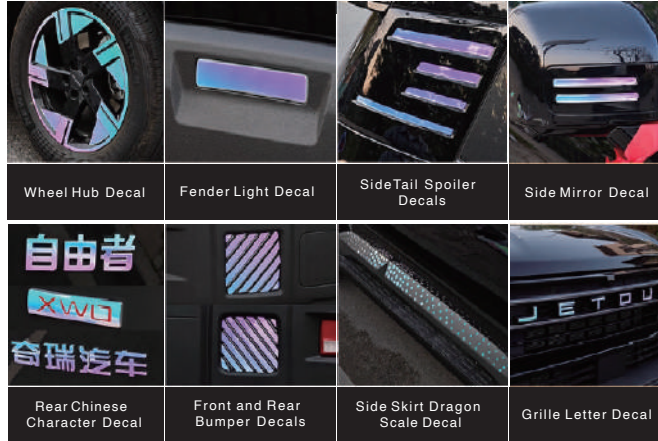

VMM$BS&YUFSJPS 1JDFD4FU<BTFS4JMMFVS -VNOJPT(SFFO)>
(MPXJOUIF%BSL. BUFSJBM

捷途T1 全车外观 件套【镭射银/夜光绿】夜光材质