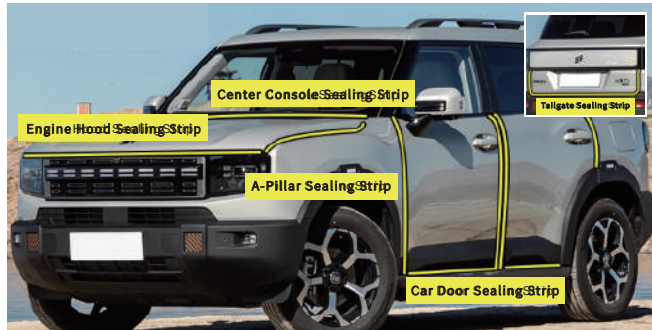

JETOUR T1

Exterior Accessories

Leave No Trace, Scratch-Resistant, Does Not Affect Lighting, Perfect Fit

<(S)MMF-JHIU(JMN 51)4NPLFE.#MBDL> 1JDFD
/P\$VUWOH3FRVJSE 4FMG*QQMUBUJPOXJUI4QSEBZ>

捷途T1 【中网长灯膜-TPH熏黑】 片免裁剪/可自行喷水贴膜