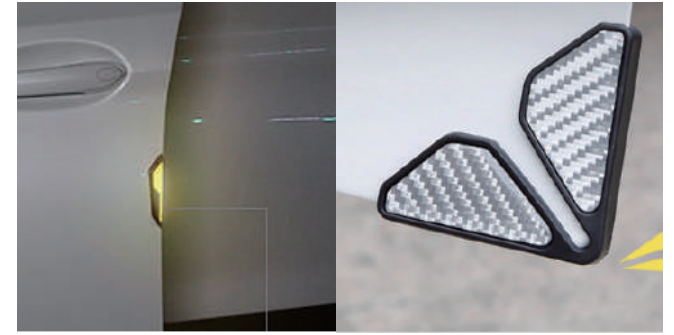

JETOUR T1

Exterior Accessories

<(S)MMF-JHIU(JMN 51)4NPLFE.#MBDL> 1JDFD
/P$VUWOH3FRVJSE 4FMG*QQMUBUJPOXJUI4QSEBZ>

VMM$BS4FBMJOH4USJQ4FU高
*ODMVEFT$FOUFS$POTPMF4FBMJOH4USJQ

捷途T1 【全车密封条】送中控台密封条

VMM$BS&YUFSJPS 1JDFD4FU<BTFS4JMMFVS -VNOJPT(SFFO)>
(MPXJOUIF%BSL. BUFSJBM

捷途T1 全车外观 件套【镭射银/夜光绿】夜光材质

$BS%PPS$PSOFS(VBSET

%PPS3F$FDUWF'OW$FMUTJPO4USJQT 4FUG

$BS&JOEPX5SJN4UJLST<(MPTZ#MBDL)>高4FUG

捷途T1 车窗饰条贴纸【亮黑色】片装

$BS%PPS

4JEF.

捷途T1 色 条
捷途T1 后视镜防撞条-黑色