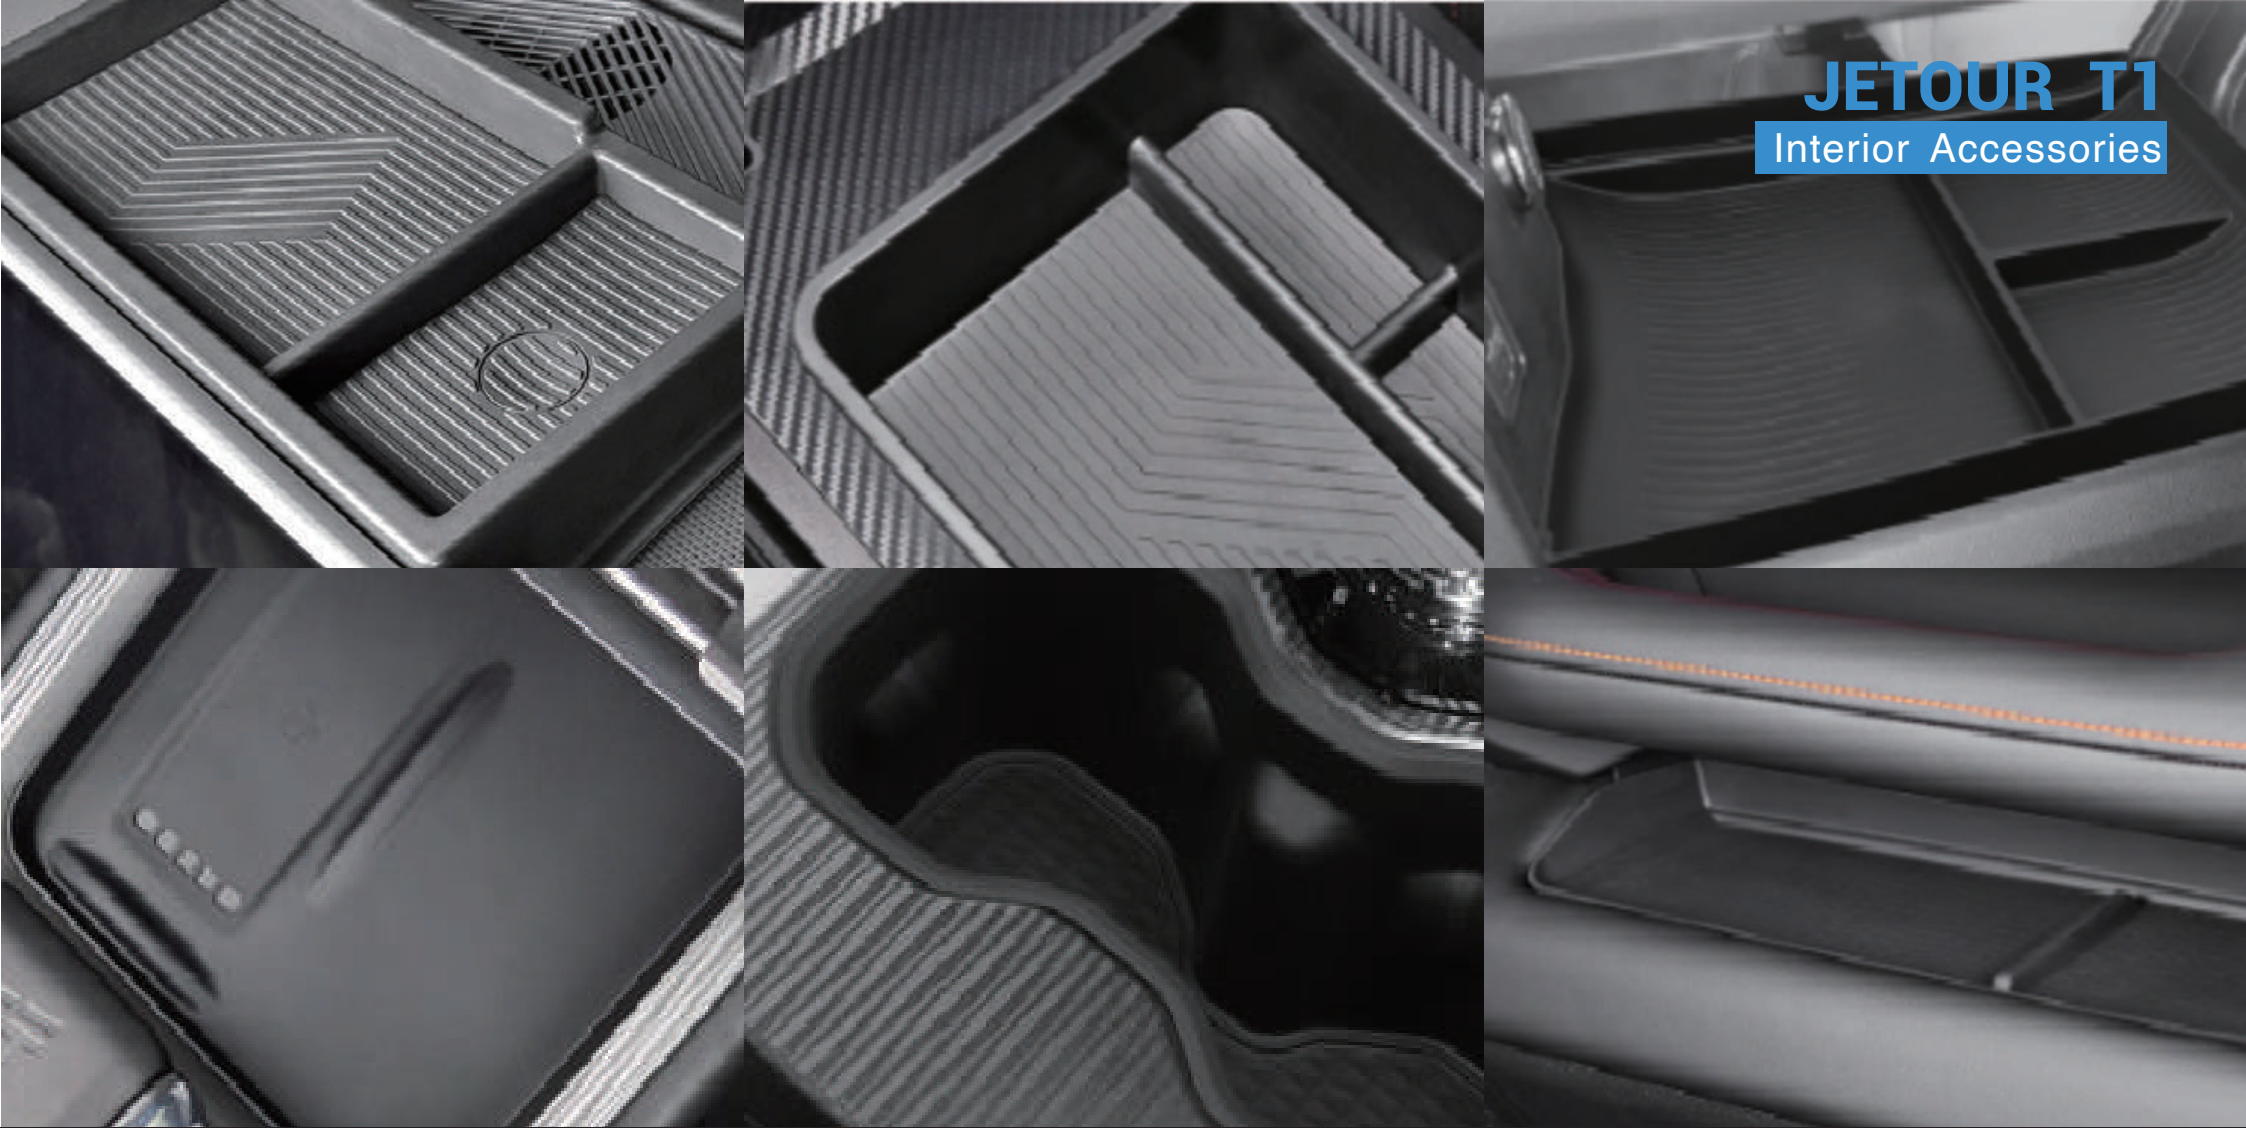

JETOUR T1

Interior Accessories